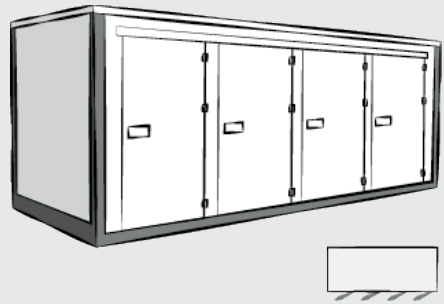

Model 5

Outsized incl. Roof
Width: 5.87m
Depth: 2.42m
Height: 2.41m
Number of m²: 14.2m²
Number of m³: 34.2m³

Inner size compartment l.
Width: 1.52m
Depth: 2.28m
Height: 2.23m
Number of m²: 3.5m²
Number of m³: 7.7m³

Inside size
Width: 5.72m
Depth: 2.28m
Height: 2.23m
Number of m²: 13.0m²
Number of m³: 29.1m³

Inner size compartment m.
Width: 1.45m
Depth: 2.28m
Height: 2.23m
Number of m²: 3.3m²
Number of m³: 7.4m³

Weight
Empty: 1805kg
Load capacity: 4535kg

Inner size compartment r.
Width: 2.66m
Depth: 2.28m
Height: 2.23m
Number of m²: 6.1m²
Number of m³: 13.5m³

Outsized incl. Roof
Width: 5.87m
Depth: 2.42m
Height: 2.41m
Number of m²: 14.2m²
Number of m³: 34.2m³

Inner size compartment l.
Width: 1.49m
Depth: 2.28m
Height: 2.23m
Number of m²: 3.4m²
Number of m³: 7.6m³

Inside size
Width: 5.72m
Depth: 2.28m
Height: 2.23m
Number of m²: 13.0m²
Number of m³: 29.1m³

Inner size compartment lm.
Width: 1.37m
Depth: 2.28m
Height: 2.23m
Number of m²: 3.1m²
Number of m³: 7.0m³

Weight
Empty: 1835kg
Load capacity: 4535kg

Inner size compartment rm.
Width: 1.37m
Depth: 2.28m
Height: 2.23m
Number of m²: 3.1m²
Number of m³: 7.0m³

Inner size compartment r.
Width: 1.49m
Depth: 2.28m
Height: 2.23m
Number of m²: 3.4m²
Number of m³: 7.6m³

International **award** winner for "**Best Portable-Storage Unit**"